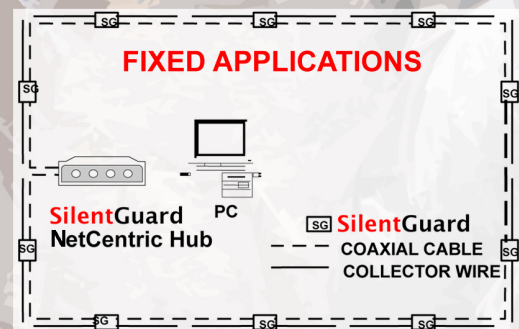

DKL *International*, Inc.

501 Church Street, Suite 317, Vienna VA 22180

703.938.6700 / Fax 703.562.1953

www.dklabs.com

dklabs@dklabs.com

Service Disabled Veteran Owned Small Business